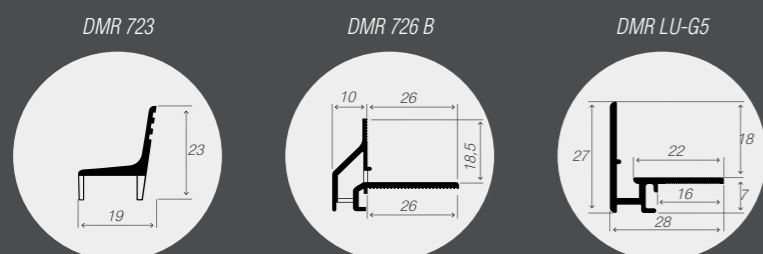

GLASLATTEN

PRODUCTINFORMATIE 2020 / 2021

YOUR PARTNER IN QUALITY

ALUMINIUM PROFIELEN

BELNED | GLASS & GLAZING PRODUCTS

Ramgatseweg 4, 4941 VS Raamsdonksveer
Industriezone Centrum Zuid 3041, B-3530 Houthalen